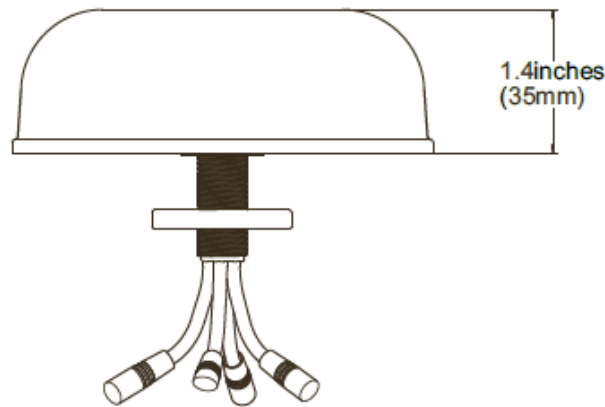

2.4/5 GHZ 3/4 DBI 4 ELEMENT INDOOR/ OUTDOOR OMNI ANTENNA WITH RPSMA

TITLE: 2.4/5 GHz 3/4 dBi 4 Element Indoor/Outdoor Omni Antenna with RPSMA	
PART NUMBER: ATS-OO-245-34-4RPSP-36	AccelTex Solutions
V1.0	1.888.406.8906
	sales@acceltex.com