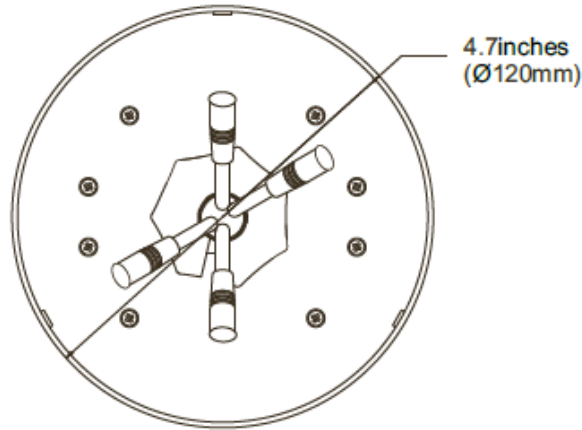

2.4/5 GHZ 3/4 DBI 4 ELEMENT INDOOR/ OUTDOOR OMNI ANTENNA WITH RPSMA

TITLE: 2.4/5 GHz 3/4 dBi 4 Element Indoor/Outdoor Omni Antenna with RPSMA	
PART NUMBER: ATS-OO-245-34-4RPSP-36	AccelTex Solutions
V1.0	1.888.406.8906
	sales@acceltex.com